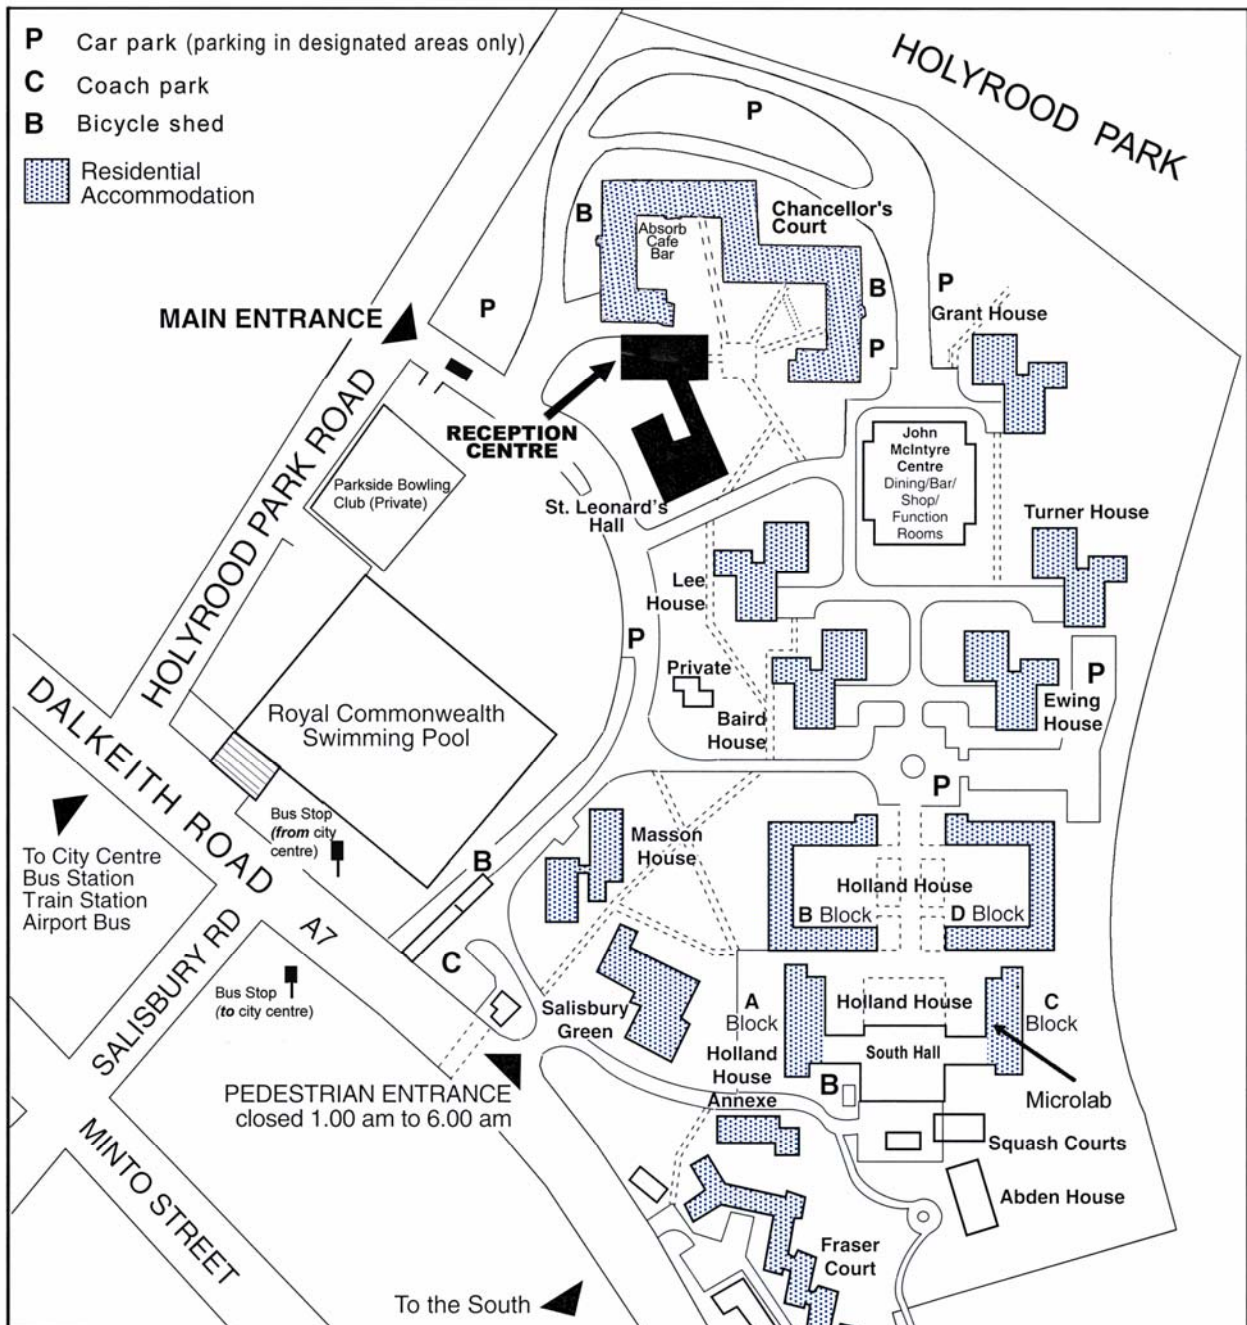

The University of Edinburgh

Accommodation Services

Email: accommodation@ed.ac.uk
www.accom.ed.ac.uk

Edinburgh First

Email: EdinburghFirst@ed.ac.uk
www.EdinburghFirst.com
Phone: 0131 651 2189
Fax: 0131 667 7271

Pollock Halls of Residence

Useful phone numbers

Visit Scotland: 0131 332 2433
City Cabs: 0131 228 6876
Lothian Buses info: 0131 555 6363
First Edinburgh bus info: 08708 72 72 71
Rail enquiries: 08457 48 49 50

Edinburgh Airport: 0131 333 1000
British Airways (reservations): 08708 50 98 50
British Airways (flight info): 0870 55 111 55
British Midland Airways: 0870 60 70 555
KLM UK: 08705 074 074