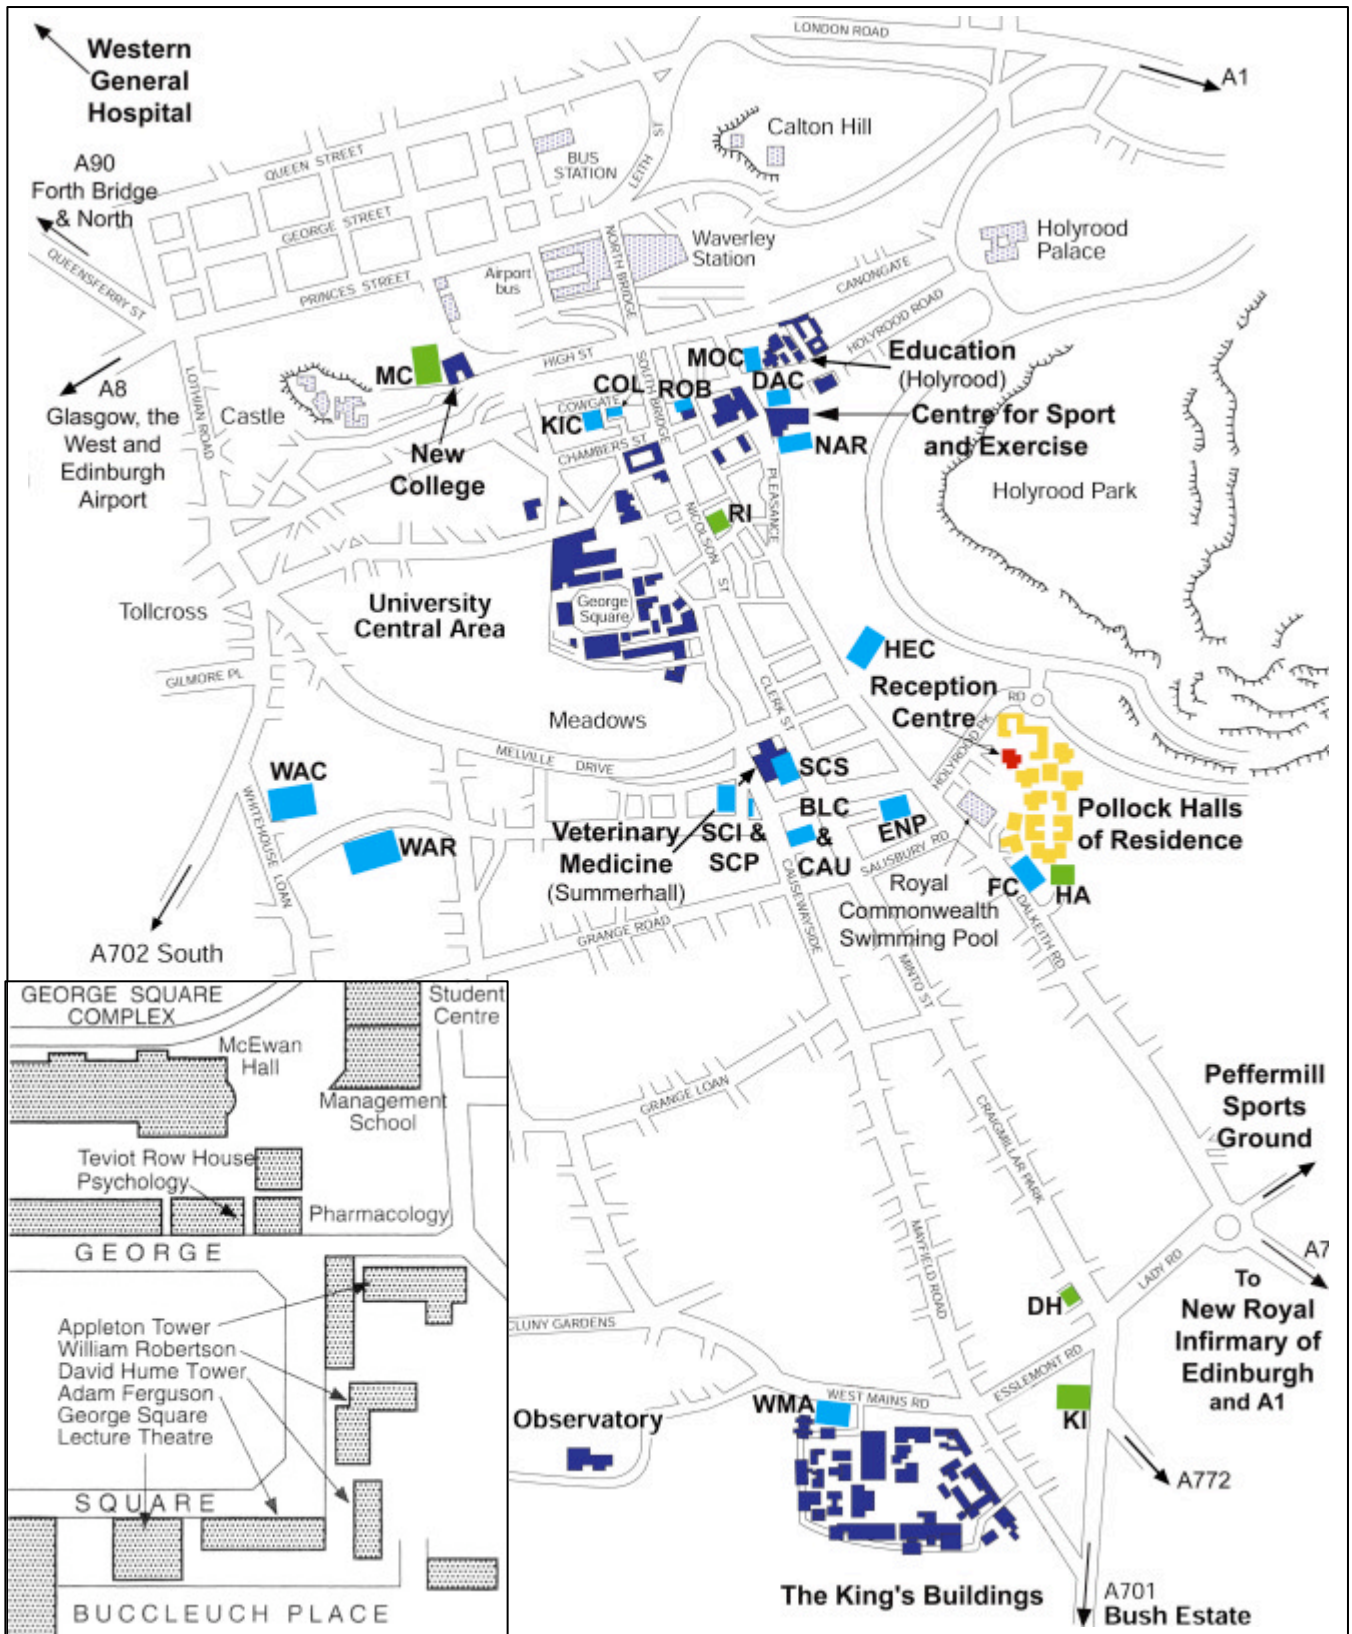

Accommodation site codes

DH	David Horn House	SCS	South Clerk Street	ROB	Robertson's Close
KI	Kitchener House	BLC	Blackwood Crescent	KIC	Kincaid's Court
MC	Mylne's Court	CAU	Causewayside	COL	College Wynd
RI	Richmond Place	ENP	East Newington Place	MOC	Morgan Court
WAR	Warrender Park Road	HEC	Hermit's Croft		
WAC	Warrender Park Crescent	WMA	West Mains Road		
SCI	Sciennes	DAC	Darroch Court		
SCP	Sciennes Place	NAR	New Arthur Place		